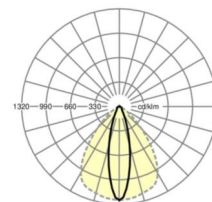

CHARACTERISTICS

Order number	19520004110
EAN number	4020863429073
Commodity code	94051190
Certification mark	IP 20, Protection class I, ENEC10 VDE, F, HACCP DIN10500/Food/IFS-application-related suitability/BRC, Indoor, CE
Impact resistance (IK rating)	IK03 (-20°C bis 25°C)
Ambient temperatur	ta -20°C to 25°C
Warranty period	5 years
State funding programs	BEG - Federal funding for efficient buildings (valid only for Germany)

ELECTRICAL ENGINEERING

Controller	Electronic driver (1 pcs.)
System output	64W
Mains voltage	230V/50Hz
Circuit breakers (inrush current)	10 pieces/B10, 16 pieces/B16, 10 pieces/C10, 16 pieces/C16
Energy efficiency class/light source	C

LIGHTING TECHNOLOGY

Placement	LED, Colour rendering/Light colour CRI ≥ 80 / 3000K
Colour tolerance (MacAdam)	3SDCM
Nominal luminous flux	10137lm
LED service life	50000h L80/B10 (Tq 25°C), 70000h L80/B50 (Tq 25°C)
Luminaire luminous efficiency	158lm/W
Beam angle	25° (C0) / 100° (C90)
UGR lat./long.	18.4 / 23.7

MECHANICS

Housing colour	traffic white RAL 9016
Dimensions (LxWxDxH)	1531mm x 55mm x 37mm
Weight (net)	1.65kg
Type of installation	Mounting rail system installation, Light structure

Dimensions

L	1531 mm	Length
B	55 mm	Width
H	37 mm	Height

DEEP-LINK

<https://www.regiolux.de/en/article/19520004110>

Reference	LED 11000lm 830
ηLB	100 %
Φ ↓/↑	98 % / 2 %
UGR lat./long.	18.4 / 23.7